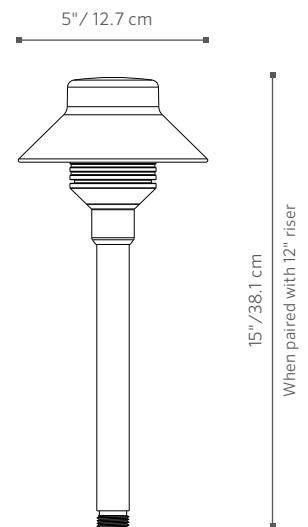

The medium-sized TM is a powder coated area light that is compatible with its smaller and larger relatives in the FX Area Light Line.

TM: Area Light

Visual Transparency

This graceful micro luminaire is equally at home in lush perennial borders and sparse succulent themes. The small scale of the TM allows you to introduce low level, unobtrusive illumination which complements any garden style.

TM: Path Light

FACTORY INSTALLED OPTIONS: Order 1 + 2 + 3 + 4

STEP	DESCRIPTION	CODE
1	FIXTURE	TM
2	LAMP (G4 BASE)	NL (No Lamp)
3	RISER OPTIONS	8R, 12R, 18R, 24R, 30R, 36R
4	FINISH	BZ, DG, WI, SB, FB, WG, FW, AL, SV

EXAMPLE: TM - NL - 12R - BZ = TM - No Lamp - 12" Riser - Bronze Finish

FIELD INSTALLED OPTIONS: Order Individually

MOUNTING OPTIONS	
Long Slot Spike (250015840000) 2.5" x 10" Included ▶	
Super Slot Spike (753900) 2" x 7"	
SuperJ-Box (SJ-XX**) 2.5" x 12"	
Post Mount (PM-XX**) 2.5" x 13"	

PHOTOMETRICS:

The TM includes your of fixture, riser size, finish, and a Super Slot Spike.

* May require longer lead time

** XX denotes finish code