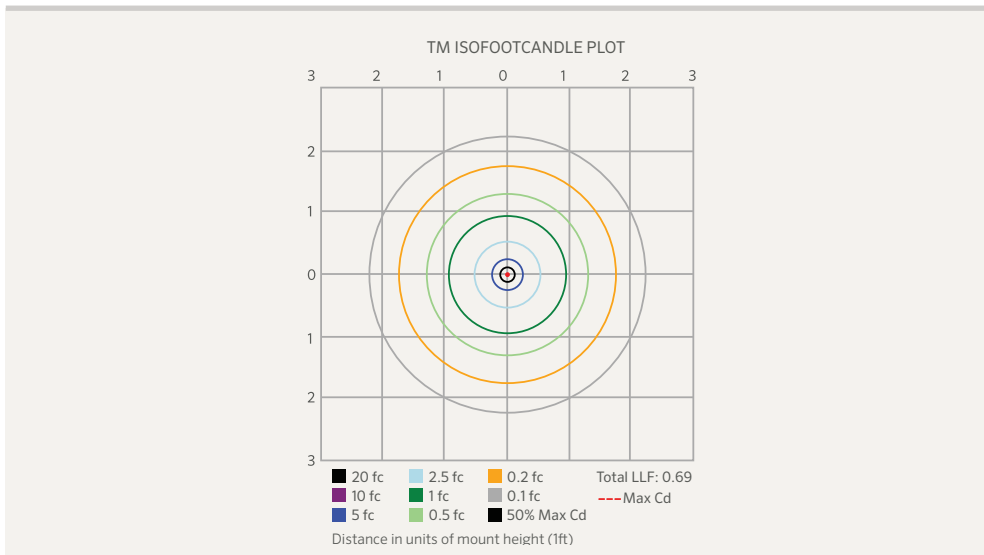

The medium-sized TM is a powder coated area light that is compatible with its smaller and larger relatives in the FX Area Light Line.

TM: Area Light

Visual Transparency

This graceful micro luminaire is equally at home in lush perennial borders and sparse succulent themes. The small scale of the TM allows you to introduce low level, unobtrusive illumination which complements any garden style.

EXAMPLE: TM - NL - 12R - BZ = TM - No Lamp - 12" Riser - Bronze Finish

FIELD INSTALLED OPTIONS: Order Individually

MOUNTING OPTIONS	
Long Slot Spike (250015840000) 2.5" x 10" Included ▶	
Super Slot Spike (753900) 2" x 7"	
SuperJ-Box (SJ-XX**) 2.5" x 12"	
Post Mount (PM-XX**) 2.5" x 13"	

PHOTOMETRICS:

The TM includes your of fixture, riser size, finish, and a Super Slot Spike.

* May require longer lead time

** XX denotes finish code